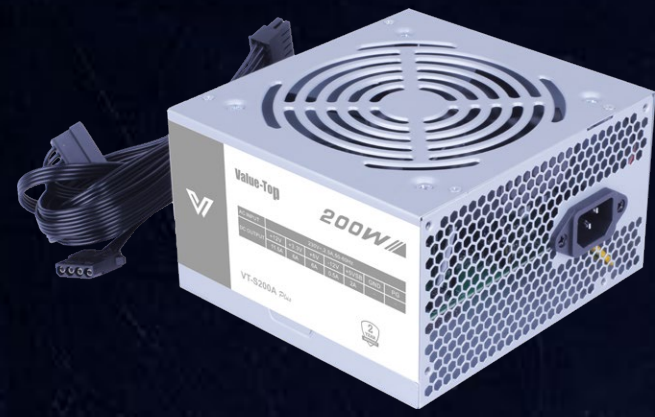

Value-Top

VT-R858

FEATURES

- REAL 200W POWER SUPPLY UNIT INSTALLED
- ACRYLIC FRONT PANEL AND LEFT PANEL WINDOW
- 2X 120MM 5-COLOR STATIC HOLLOW FAN PRE-INSTALLED
- 1X 90MM 4-COLOR STATIC FAN INSTALLED AT REAR PANEL
- REASONABLE SPACE FOR HARDWARE INSTALLATION
- EFFICIENT CABLE MANAGEMENT SPACE

SPECIFICATION

Type	Mini Tower
Material	SPCC 0.4mm
PSU	ATX, Included
Motherboard	ITX/Micro ATX
Fan Positions	Front: 120mm x2; Rear: 90mm x1
Liquid Cooling	1x 120mm front
Drive Bays	HDD x2 + SSD x2 or HDD x1 + SSD x3
Expansion Slots	4
GPU Length	Upto 320mm
CPU Height	150mm
I/O Ports	USB3.0 x1 / USB2.0 x1 / HD Audio + Mic
Dimensions	355 x 190 x 361mm

VT-S200A Plus PSU included

SOHO SERIES